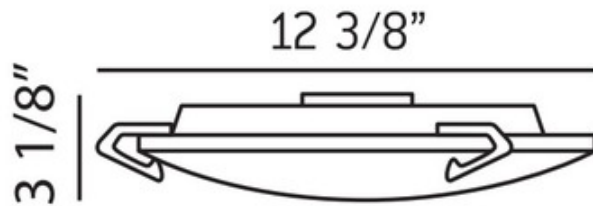

Shown in: Chrome / White Satin

List Price: $553.50
Our Price: $492.01

Shade Color: White Satin
Body Finish: Chrome
Lamp: 1 x T3LONG/R7s (RSC)/300W/120V Halogen
Wattage: 300W
Dimmer: Incandescent
Dimensions: 3.875"H x 15.625"W