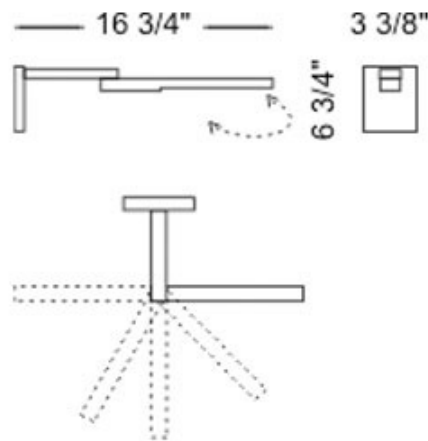

Metric Swing Arm Wall Sconce

Designer: Estudio Blauet

Description:

Metric swing arm wall sconce provides direct light. Finish available in satin nickel and grey metal. Available in a swing arm wall sconce, walls sconce, table and floor lamp version. One 13 watt, 120 volt, T4 Twin GX23 base compact fluorescent lamp not included. General and direct light distribution. ETL listed. Made in Spain. 3.38W x 6.75H x 16.75 maximum arm extension.

Shown in: Satin Nickel

List Price: \$877.50
Our Price: \$624.00

Shade Color: N/A
Body Finish: Satin Nickel
Lamp: 1 x T4/GX23/13W/120V Compact Fluorescent
Wattage: 13W
Dimmer: Not Dimmable
Dimensions: 6.75"H x 3.38"W x 16.75"D