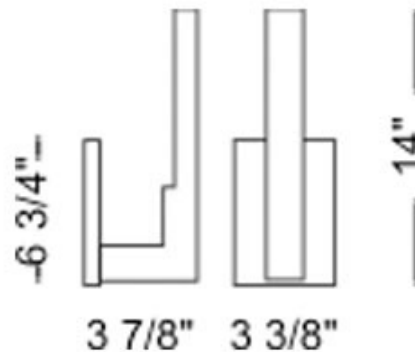

# Metric Wall Sconce

**Designer:** Estudio Blauet

**Description:**

Metric wall sconce features a satin nickel or grey metal finish. Available in a swing arm wall sconce, walls sconce, table and floor lamp version. One 13 watt, 120 volt, T4 Twin GX23 base compact fluorescent lamp not included. General and direct light distribution. ETL listed. ADA compliant. Made in Spain. 3.38W x 14H x 3.88 inch depth.

Shown in: Satin Nickel

**List Price:** \$619.88  
**Our Price:** \$440.00

**Shade Color:** N/A  
**Body Finish:** Satin Nickel  
**Lamp:** 1 x T4/GX23/13W/120V Compact Fluorescent  
**Wattage:** 13W  
**Dimmer:** Not Dimmable  
**Dimensions:** 14"H x 3.38"W x 3.88"D