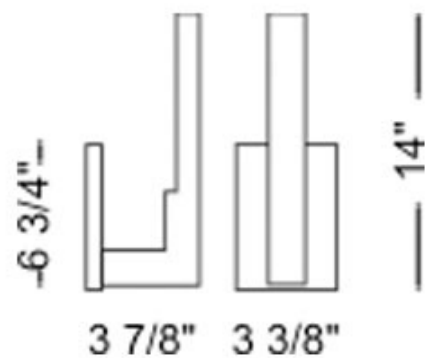

DESIGNER

Estudio Blauet

BRAND

Blauet

DESCRIPTION

Metric wall sconce features a satin nickel or grey metal finish. Available in a swing arm wall sconce, wall sconce, table and floor lamp version. One 13 watt, 120 volt, T4 Twin GX23 base compact fluorescent lamp not included. General and direct light distribution. ETL listed. ADA compliant. Made in Spain. 3.38W x 14H x 3.88 inch depth.

SHADE COLOR	N/A
BODY FINISH	Satin Nickel
WATTAGE	13W
DIMMER	Not Dimmable
DIMENSIONS	3.38"W x 14"H x 3.88"D
BULB NOT INCLUDED	
LAMP	1 x T4/GX23/13W/120V Compact Fluorescent

SPEC # BLU41481

COMPANY	PROJECT	FIXTURE TYPE	APPROVED BY	DATE