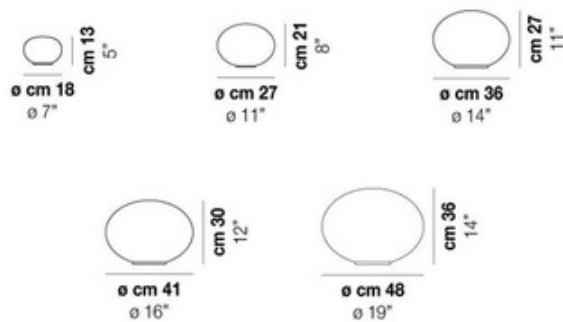

Lucciola LT Table Lamp

Designer: Vetreria Vistosi

Description:

Lucciola LT Table Lamp features oval shaped mouth blown White satin glass with a metal base. Available in x-small and small with a White base and medium, large, and x-large with a Nickel base. For x-small and small: One 40 watt, 120 volt B10 candelabra base incandescent bulb is required, but not included. For medium, large, and x-large: One 60 watt, 120 volt A19 medium base incandescent bulb is required, but not included. Made in Italy. X-Small: 7 inch width x 5 inch height. Small: 11 inch width x 8 inch height. Medium: 14 inch width x 11 inch height. Large: 16 inch width x 12 inch height. X-Large: 19 inch width x 14 inch height.

Shown in: White

List Price: \$555.00
Our Price: \$444.00

Shade Color: White
Body Finish: N/A
Lamp: 1 x A19/Medium (E26)/43W/120V Incandescent
Wattage: 43W
Dimmer: Incandescent
Dimensions: 12"H x 16"W

Product Number: VIS41548			
Company:		Fixture Type:	Date: Mar 18, 2018
Project:		Approved By:	