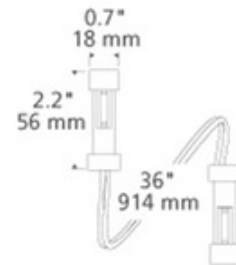

**BRAND**

Tiella

**DESCRIPTION**

Use a power jumper to transfer power from one rail system to another. Includes 36 inches of field-cuttable leads. Available in antique bronze or satin nickel finish. ETL listed. 0.7W

SHADE COLOR	N/A
BODY FINISH	Satin Nickel
WATTAGE	N/A
DIMMER	N/A
DIMENSIONS	36"L x 0.7"W
LAMP	N/A

SPEC # TLA41817

COMPANY

PROJECT

FIXTURE TYPE

APPROVED BY

DATE