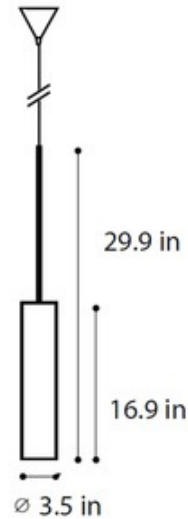

Japan C Pendant

Designer: Joan Auge

Description:

Japan C pendant features a beige nomex shade and chrome finish. Clear cord. One 60 watt, 120 volt, A15 medium base incandescent lamp not included. Can also use 15 watt medium base compact fluorescent lamp. General light distribution. c/UL listed. Overall height is 29.9 inches. 3.5 inch diameter x 16.9 inch height.

Shown in: Chrome / Beige

List Price: \$478.75
Our Price: \$383.00

Shade Color: Beige
Body Finish: Chrome
Lamp: 1 x A15/Medium (E26)/60W/120V Incandescent
Wattage: 60W
Dimmer: Incandescent
Dimensions: 16.9"H x 3.5"W