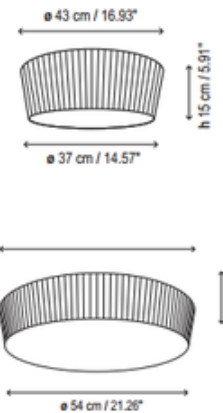

# Plafonet Ceiling Flush Mount

**Description:**

Plafonet Ceiling Flush Mount features a hand wrapped White or Cream translucent polyester blend ribbon shade, or a White cotton shade. Finish in Stainless Steel. Includes frosted polycarbonate injection-molded diffuser. Available in two sizes. Requires 60 watt 120 volt A15 medium base incandescent lamps, not included. UL listed. Dimensions: Small: 14.57 inch diameter x 5.91 inch height. Medium: 21.26 inch diameter x 5.91 inch height.

Shown in: Stainless Steel / Cream Ribbon

List Price: \$1395.00  
 Our Price: \$1116.00

Shade Color: Cream Ribbon  
 Body Finish: Stainless Steel  
 Lamp: 4 x A15/Medium (E26)/60W/120V Incandescent  
 Wattage: 240W  
 Dimmer: Incandescent  
 Dimensions: 5.91"H x 21.26"W