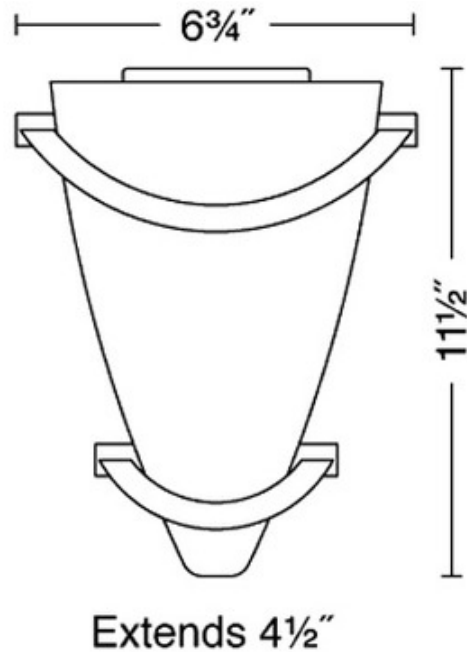

COMPANY

PROJECT

FIXTURE TYPE

APPROVED BY

DATE