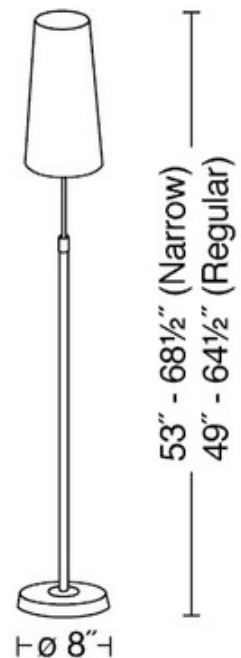

BRAND

Holtkoetter

DESCRIPTION

The Illuminator 6354 Narrow Shade Adjustable Floor Lamp features a Satin White or Kupfer hand-washable fabric shade with a Hand Brushed Old Bronze, Brushed Brass, Antique Brass, or Satin Nickel finish. One 75 watt max 120 volt A19 medium base bulb is required, but not included. 8 inch base width x 53-68.5 inch adjustable height. UL listed.

SHADE COLOR	Satin White
BODY FINISH	Satin Nickel
WATTAGE	53W
DIMMER	Included
DIMENSIONS	8"W x 68.5"H
BULB NOT INCLUDED	
LAMP	1 x A19/Medium (E26)/53W/120V Incandescent 1 x A19/Medium (E26)/120V LED

SPEC # HLK44576