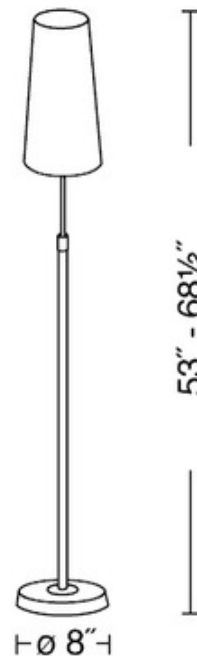

Illuminator 6354 Narrow Shade Adjustable Floor Lamp

Description:

The Illuminator 6354 Narrow Shade Adjustable Floor Lamp features a Satin White or Kupfer hand-washable fabric shade with a Hand Brushed Old Bronze, Brushed Brass, Antique Brass, or Satin Nickel finish. One 75 watt max 120 volt A19 medium base bulb is required, but not included. 8 inch base width x 53-68.5 inch adjustable height. UL listed.

Shown in: Satin Nickel / Satin White

List Price: \$488.00
Our Price: \$351.36

Shade Color: Satin White
Body Finish: Satin Nickel
Lamp: 1 x A19/Medium (E26)/53W/120V Incandescent
 1 x A19/Medium (E26)/120V LED
Wattage: 53W
Dimmer: Incandescent
Dimensions: 68.5"H x 8"W

Product Number: HLK44576			
Company:		Fixture Type:	Date: Mar 18, 2018
Project:		Approved By:	

#0815FL-63541-06511-SWSN

Fax: (773) 883-6131

Phone: 866-954-4489

Address: 1718 W. Fullerton Ave. Chicago IL 60614