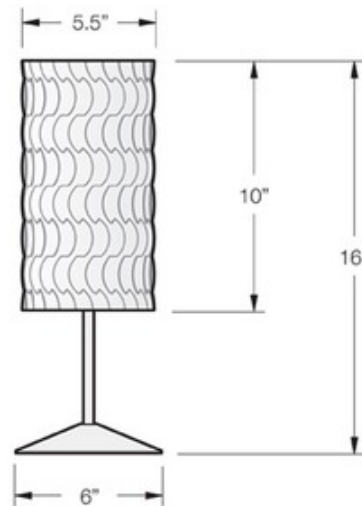

Small Pucci Table Lamp

Description:

Small Pucci table lamp features a shade in aspen or birch and a silver finish. This lamp is made of interlocking die-cut wood veneers that are hand-assembled to create a dynamic interplay of pattern and shadow. Available in a small and large table lamp, suspension, pendant and wall sconce version. Custom options include a white poly shade and a light or dark bronze finish. Fixture available with incandescent or compact fluorescent lamping option. One 60 watt, 120 volt, A19 medium base incandescent lamp not included. General light distribution. c/UL listed. Shade dimensions are 5.5 inch diameter x 10 inch height. 6 inch diameter x 16 inch height.

Shown in: Silver / Birch

List Price: \$405.00
Our Price: \$324.00

Shade Color: Birch
Body Finish: Silver
Lamp: 1 x A19/Medium (E26)/60W/120V Incandescent
 1 x A19/Medium (E26)/120V LED
Wattage: 60W
Dimmer: Incandescent
Dimensions: 16"H x 6"W