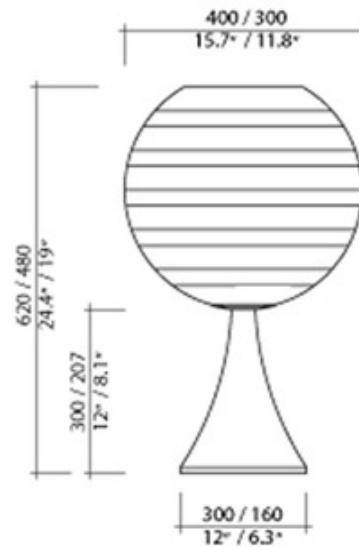

COMPANY	PROJECT	FIXTURE TYPE	APPROVED BY	DATE