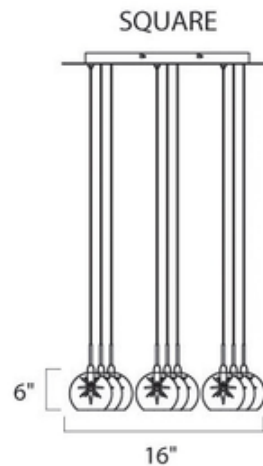

Product Number: ET244919			
Company:		Fixture Type:	Date: Apr 25, 2018
Project:		Approved By:	

#0522SU-STARBUR-018X1-AMSN

Fax: (773) 883-6131

Phone: 866-954-4489

Address: 1718 W. Fullerton Ave. Chicago IL 60614

www.Lightology.com