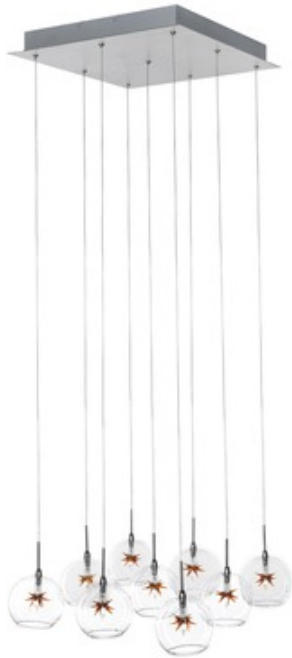

# Starburst Square Multi Light Pendant

**Description:**

The Starburst Square Multi Light Pendant features orbs of light with a Polished Chrome finish. Shades available in multiple colors. Nine 20 watt 12 volt G4 base bulbs are included. 16 inch width x 6 inch height x 125 inch maximum length. UL or ETL listed.

Shown in: Polished Chrome / Amber Starburst

**List Price:** \$612.50  
**Our Price:** \$490.00

**Shade Color:** Amber Starburst  
**Body Finish:** Polished Chrome  
**Lamp:** 9 x JC/G4 (bipin)/20W/12V Krypton Xenon  
**Wattage:** 180W  
**Dimmer:** Low Voltage Electronic  
**Dimensions:** 125"L x 6"H x 16"W