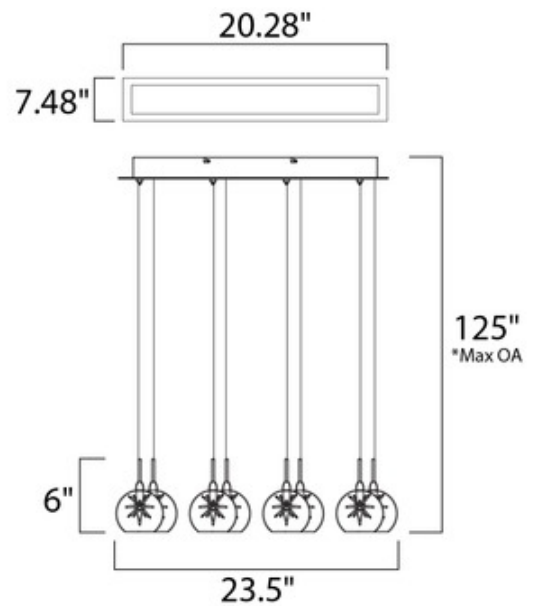

BRAND

Et2

DESCRIPTION

The Starburst Rectangle Multi Light Pendant features orbs of light with a Polished Chrome finish. Shades available in multiple colors. Available with eight or ten pendants. NOTE: Clear Starburst not available in large size. UL or ETL listed.

SHADE COLOR	Amber Starburst
BODY FINISH	Polished Chrome
WATTAGE	160W
DIMMER	Low Voltage Electronic
DIMENSIONS	125"L x 23.5"W x 6"H x 7.5"D
BULB INCLUDED	
LAMP	8 x JC/G4 (bipin)/20W/12V Krypton Xenon

SPEC #

ET244924

*max overall height

COMPANY

PROJECT

FIXTURE TYPE

APPROVED BY

DATE