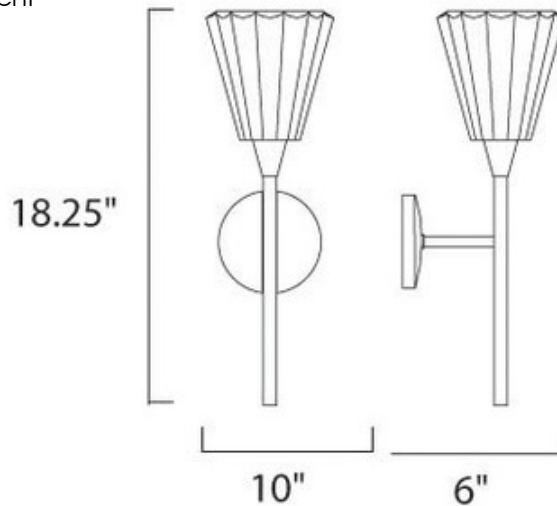

Visione Wall Sconce

**Description:**

Visione wall features lead crystal glass and a chrome finish. Available in a 1 light suspension, wall sconce, and ceiling flush version. One 60 watt 120 volt B10 incandescent lamp required. General light distribution. Width 10, height 18.25, depth 6 inch.

Shown in: Chrome / Clear

**List Price:** \$135.00  
**Our Price:** \$108.00

**Shade Color:** Clear  
**Body Finish:** Chrome  
**Lamp:** 1 x B10/Candelabra (E12)/60W/120V Incandescent  
 1 x B10/Candelabra (E12)/120V LED  
**Wattage:** 60W  
**Dimmer:** Incandescent  
**Dimensions:** 18.25"H x 10"W x 6"D