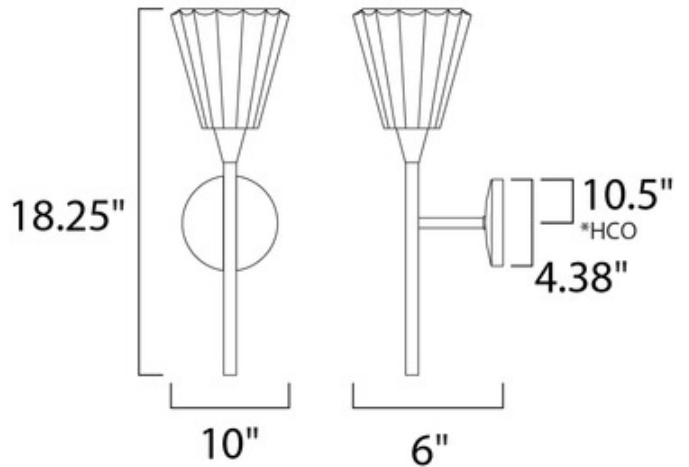

BRAND

Et2

DESCRIPTION

Visione wall features lead crystal glass and a chrome finish. Available in a 1 light suspension, wall sconce, and ceiling flush version. One 60 watt 120 volt B10 incandescent lamp required. General light distribution. Width 10, height 18.25, depth 6 inch.

SHADE COLOR	Clear
BODY FINISH	Chrome
WATTAGE	60W
DIMMER	Standard 120V
DIMENSIONS	10"W x 18.25"H x 6"D
BULB NOT INCLUDED	
LAMP	B10/Candelabra (E12)/60W/120V Incandescent B10/Candelabra (E12)/120V LED

*Height from center of outlet to top of the fixture