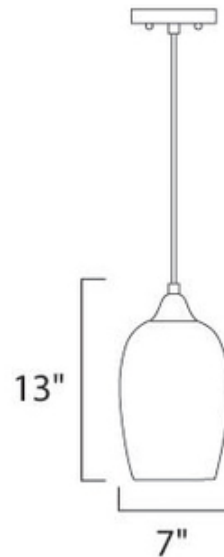

Hue E20202 Pendant

Description:

Hue E20202 pendant features amber ripple glass and a satin nickel finish. Hue series is available in multiple pendant options. One 72 watt 120 volt A19 halogen lamp required. General light distribution. Maxim overall height 120".

Shown in: Satin Nickel / Amber Ripple

List Price: \$147.50
Our Price: \$118.00

Shade Color: Amber Ripple
Body Finish: Satin Nickel
Lamp: 1 x A19/Medium (E26)/72W/120V Incandescent
Wattage: 72W
Dimmer: Incandescent
Dimensions: 13"H x 7"W