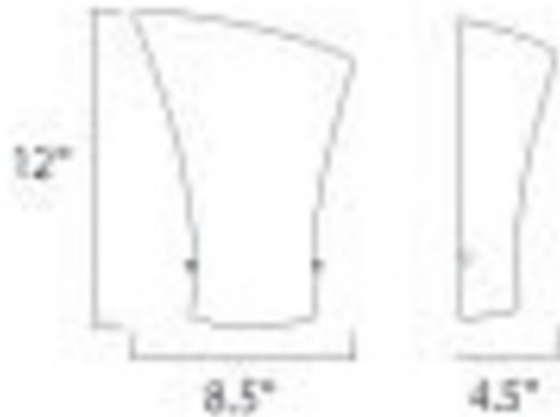

Conico Small Wall Light

Description:

Conico Small Wall Light features Frosted glass with a Satin Nickel finish. One 60 watt max 120 volt B10 candelabra base bulb is required, but not included. General light distribution. ADA compliant.

Shown in: Satin Nickel / White

List Price: \$122.50
Our Price: \$98.00

- Shade Color:** White
- Body Finish:** Satin Nickel
- Lamp:** 1 x B10/Candelabra (E12)/60W/120V Incandescent
1 x B10/Candelabra (E12)/120V LED
- Wattage:** 60W
- Dimmer:** Incandescent
- Dimensions:** 12"H x 8.5"W x 4.5"D