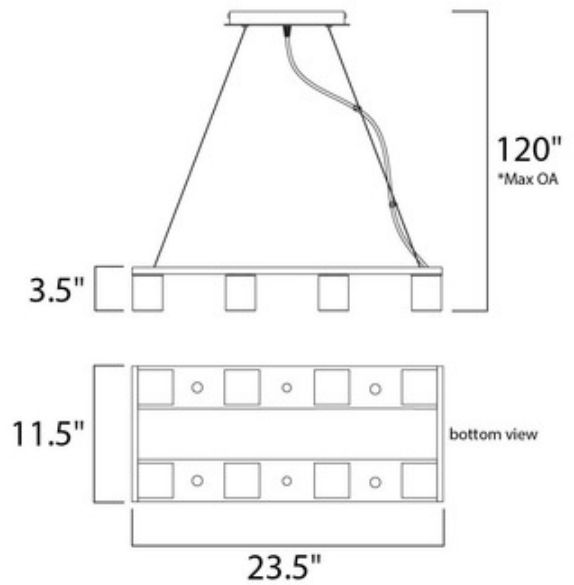

SHADE COLOR	Clear
BODY FINISH	Chrome
WATTAGE	40W
DIMMER	Standard 120V
DIMENSIONS	11.5"W x 3.5"H x 16.5"D
BULB INCLUDED	
LAMP	1 x JCD/G9/40W/120V Krypton Xenon

SPEC #

ET245146