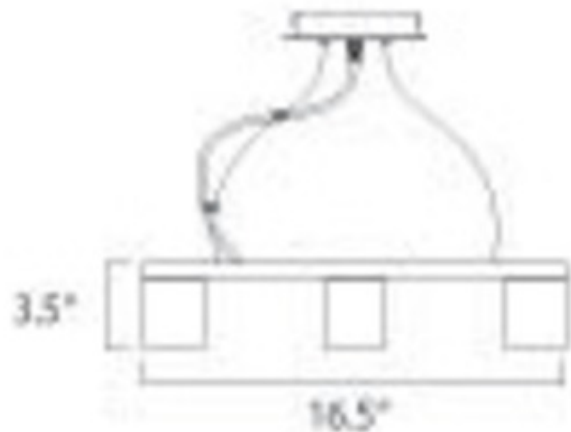

**BRAND**

Et2

**DESCRIPTION**

Blocs 8 Light Square Suspension is available in a Chrome finish with Clear Frosted glass. Eight 40 watt, 120 volt T4/G9 base Halogen lamps are included. 16.5 inch width x 3.5 inch height x 120 adjustable length.

<b>SHADE COLOR</b>	Clear / Frosted
<b>BODY FINISH</b>	Chrome
<b>WATTAGE</b>	40W
<b>DIMMER</b>	Standard 120V
<b>DIMENSIONS</b>	120"L x 16.5"W x 3.5"H
<b>BULB INCLUDED</b>	
<b>LAMP</b>	1 x JCD/G9/40W/120V Halogen