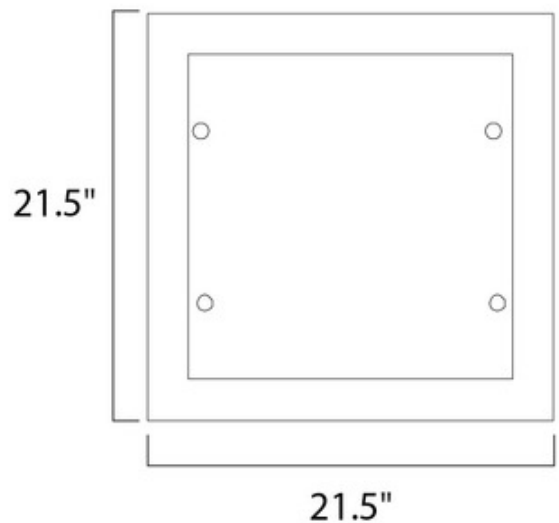

**BRAND**

Et2

**DESCRIPTION**

The Contempra Square Flush Mount features a Clear glass diffuser with a Brushed Aluminum finish. Two 18 watt 120 volt T5 2G11 compact fluorescent bulbs are included. 13 inch square x 3 inch height. UL or ETL listed.

<b>SHADE COLOR</b>	Clear
<b>BODY FINISH</b>	Brushed Aluminum
<b>WATTAGE</b>	144W
<b>DIMMER</b>	Not Dimmable
<b>DIMENSIONS</b>	21.5"W x 3"H x 21.5"D
<b>BULB INCLUDED</b>	
<b>LAMP</b>	4 x T5/2G11/36W/120V Compact Fluorescent