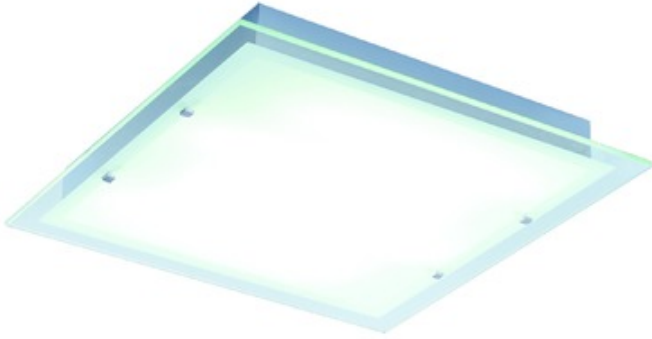

Contempra Square Ceiling Light Fixture

Description:

The Contempra Square Flush Mount features a Clear glass diffuser with a Brushed Aluminum finish and is available in two sizes. Small: Two 18 watt 120 volt T5 2G11 compact fluorescent bulbs are included. 13 inch square x 3 inch height. Large: 21.5 inch square x 3 inch height. Four 36 watt 120 volt T5 2G11 compact fluorescent bulbs are included. UL or ETL listed.

Shown in: Brushed Aluminum / Clear

List Price: \$547.50
Our Price: \$438.00

Shade Color: Clear
Body Finish: Brushed Aluminum
Lamp: 4 x T5/2G11/36W/120V Compact Fluorescent
Wattage: 144W
Dimmer: Not Dimmable
Dimensions: 3"H x 21.5"W x 21.5"D