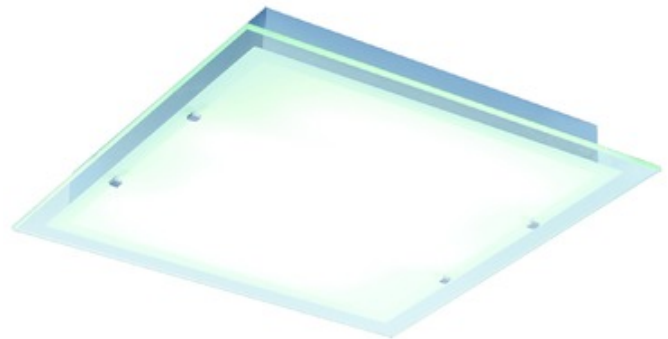

**BRAND**

Et2

**DESCRIPTION**

The Contempra Square Flush Mount features a Clear glass diffuser with a Brushed Aluminum finish. Two 18 watt 120 volt T5 2G11 compact fluorescent bulbs are included. 13 inch square x 3 inch height. UL or ETL listed.

<b>SHADE COLOR</b>	Clear
<b>BODY FINISH</b>	Brushed Aluminum
<b>WATTAGE</b>	144W
<b>DIMMER</b>	Not Dimmable
<b>DIMENSIONS</b>	21.5"W x 3"H x 21.5"D
<b>BULB INCLUDED</b>	
<b>LAMP</b>	4 x T5/2G11/36W/120V Compact Fluorescent