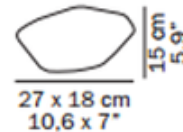

Product Number: OLC45273			
Company:		Fixture Type:	Date: Mar 20, 2018
Project:		Approved By:	

#1506EL-STONES-011F1-WHOO

Fax: (773) 883-6131

Phone: 866-954-4489

Address: 1718 W. Fullerton Ave. Chicago IL 60614

www.Lightology.com