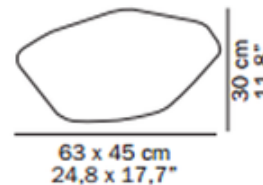

Product Number: OLC45273			
Company:		Fixture Type:	Date: Mar 20, 2018
Project:		Approved By:	

#1506EL-STONES-011F1-WHOO

Fax: (773) 883-6131

Phone: 866-954-4489

Address: 1718 W. Fullerton Ave. Chicago IL 60614

www.Lightology.com