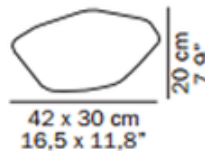

Product Number: OLC45273			
Company:		Fixture Type:	Date: Mar 20, 2018
Project:		Approved By:	

#1506EL-STONES-011F1-WHOO

Fax: (773) 883-6131

Phone: 866-954-4489

Address: 1718 W. Fullerton Ave. Chicago IL 60614

www.Lightology.com