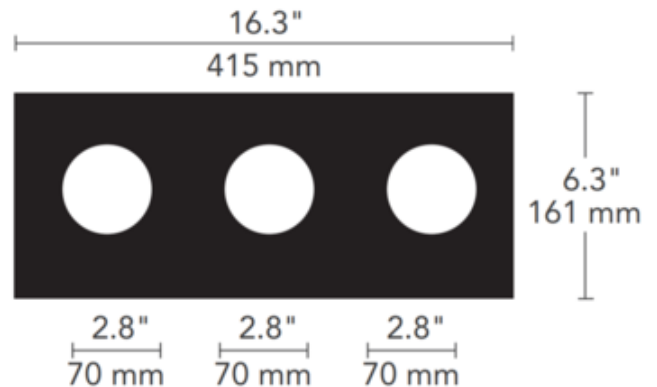

BRAND Visual Comfort Architectural

DESCRIPTION

The Element 1X3 Round on Square Trimmed Flanged Trim is made of cold rolled steel for excellent durability. Available in Black or White finish. White finish can be painted. 2.8 inch round cut out for each LED module. ETL listed. Suitable for damp locations. A complete fixture includes a housing, light module (must order corresponding number of modules based on housing size), and trim, sold separately.

Shown in: Black

| | |
|--------------------------|------------------|
| TRIM COLOR | N/A |
| BODY FINISH | Black |
| WATTAGE | N/A |
| DIMMER | N/A |
| DIMENSIONS | 16.3"W x 6.3"H |
| BULB NOT INCLUDED | |
| LAMP | 1 x LED/120V LED |
| SPEC # | ELE452961 |