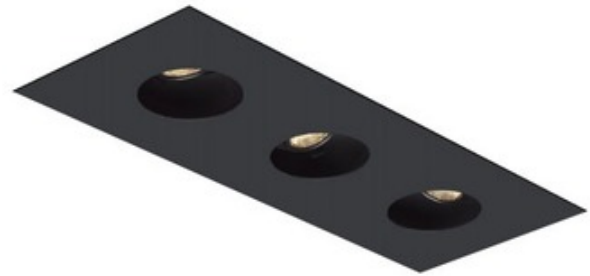

BRAND Visual Comfort Architectural

DESCRIPTION

The Element 1X3 Round on Square Trimmed Flanged Trim is made of cold rolled steel for excellent durability. Available in Black or White finish. White finish can be painted. 2.8 inch round cut out for each LED module. ETL listed. Suitable for damp locations. A complete fixture includes a housing, light module (must order corresponding number of modules based on housing size), and trim, sold separately.

Shown in: Black

| | |
|--------------------------|------------------|
| TRIM COLOR | N/A |
| BODY FINISH | Black |
| WATTAGE | N/A |
| DIMMER | N/A |
| DIMENSIONS | 16.3"W x 6.3"H |
| BULB NOT INCLUDED | |
| LAMP | 1 x LED/120V LED |
| SPEC # | ELE452961 |