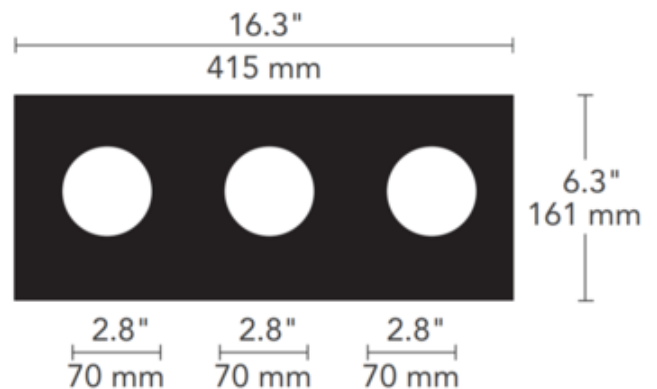

BRAND Visual Comfort Architectural

DESCRIPTION

The Element 1X3 Round on Square Trimmed Flanged Trim is made of cold rolled steel for excellent durability. Available in Black or White finish. White finish can be painted. 2.8 inch round cut out for each LED module. ETL listed. Suitable for damp locations. A complete fixture includes a housing, light module (must order corresponding number of modules based on housing size), and trim, sold separately.

Shown in: Black

TRIM COLOR	N/A
BODY FINISH	Black
WATTAGE	N/A
DIMMER	N/A
DIMENSIONS	16.3"W x 6.3"H
BULB NOT INCLUDED	
LAMP	1 x LED/120V LED

SPEC # ELE452961

COMPANY	PROJECT	FIXTURE TYPE	APPROVED BY	DATE