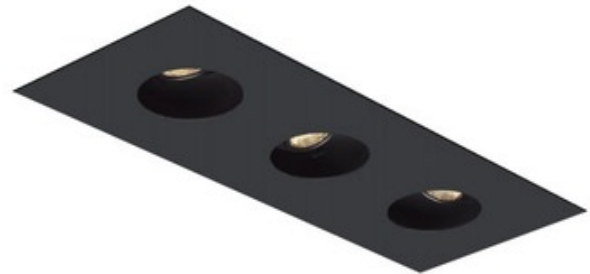

BRAND Visual Comfort Architectural

DESCRIPTION

The Element 1X3 Round on Square Trimmed Flanged Trim is made of cold rolled steel for excellent durability. Available in Black or White finish. White finish can be painted. 2.8 inch round cut out for each LED module. ETL listed. Suitable for damp locations. A complete fixture includes a housing, light module (must order corresponding number of modules based on housing size), and trim, sold separately.

Shown in: Black

TRIM COLOR	N/A
BODY FINISH	Black
WATTAGE	N/A
DIMMER	N/A
DIMENSIONS	16.3"W x 6.3"H
BULB NOT INCLUDED	
LAMP	1 x LED/120V LED

SPEC # ELE452961

COMPANY	PROJECT	FIXTURE TYPE	APPROVED BY	DATE