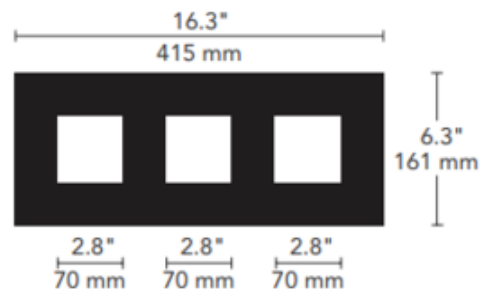

BRAND

Visual Comfort Architectural

DESCRIPTION

The Element 1X3 Square on Square Trimmed Flanged Trim is made of cold rolled steel for excellent durability. Available in Black or White finish. White finish can be painted. ETL listed. Suitable for damp locations. A complete fixture includes a housing, light module (must order corresponding number of modules based on housing size), and trim, sold separately.

Shown in: Black

TRIM COLOR	N/A
BODY FINISH	Black
WATTAGE	N/A
DIMMER	N/A
DIMENSIONS	16.3"W x 6.3"H
BULB NOT INCLUDED	
LAMP	1 x LED/120V LED

SPEC # ELE452964

COMPANY

PROJECT

FIXTURE TYPE

APPROVED BY

DATE