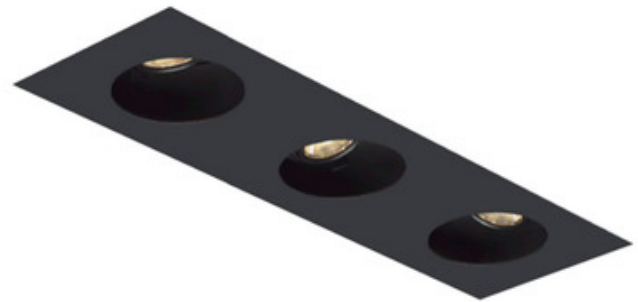

BRAND Visual Comfort Architectural

DESCRIPTION

The Element 1X3 Round on Square Trimmed Flangeless Trim is made of cold rolled steel for excellent durability. Available in Black or White finish. White finish can be painted. 15 inch width x 5 inch height with 2.8 inch round cut out for each LED module. ETL listed. Suitable for damp locations. A complete fixture includes a housing, light module (must order corresponding number of modules based on housing size), and trim, sold separately.

Shown in: Black

| | |
|--------------------------|------------------|
| TRIM COLOR | N/A |
| BODY FINISH | Black |
| WATTAGE | N/A |
| DIMMER | N/A |
| DIMENSIONS | 15"W x 5"H |
| BULB NOT INCLUDED | |
| LAMP | 1 x LED/120V LED |