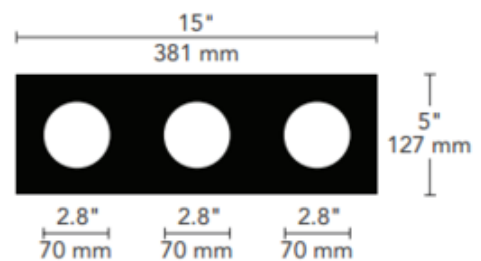

BRAND Visual Comfort Architectural

DESCRIPTION

The Element 1X3 Round on Square Trimmed Flangeless Trim is made of cold rolled steel for excellent durability. Available in Black or White finish. White finish can be painted. 15 inch width x 5 inch height with 2.8 inch round cut out for each LED module. ETL listed. Suitable for damp locations. A complete fixture includes a housing, light module (must order corresponding number of modules based on housing size), and trim, sold separately.

Shown in: Black

TRIM COLOR	N/A
BODY FINISH	Black
WATTAGE	N/A
DIMMER	N/A
DIMENSIONS	15"W x 5"H
BULB NOT INCLUDED	
LAMP	1 x LED/120V LED

SPEC # ELE452970

COMPANY	PROJECT	FIXTURE TYPE	APPROVED BY	DATE