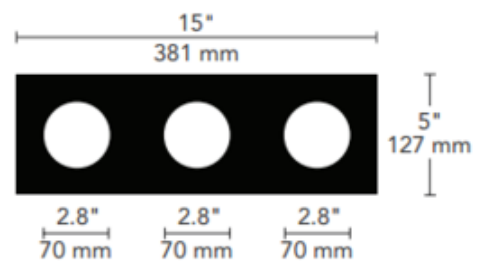

BRAND Visual Comfort Architectural

DESCRIPTION

The Element 1X3 Round on Square Trimmed Flangeless Trim is made of cold rolled steel for excellent durability. Available in Black or White finish. White finish can be painted. 15 inch width x 5 inch height with 2.8 inch round cut out for each LED module. ETL listed. Suitable for damp locations. A complete fixture includes a housing, light module (must order corresponding number of modules based on housing size), and trim, sold separately.

Shown in: Black

| | |
|--------------------------|------------------|
| TRIM COLOR | N/A |
| BODY FINISH | Black |
| WATTAGE | N/A |
| DIMMER | N/A |
| DIMENSIONS | 15"W x 5"H |
| BULB NOT INCLUDED | |
| LAMP | 1 x LED/120V LED |