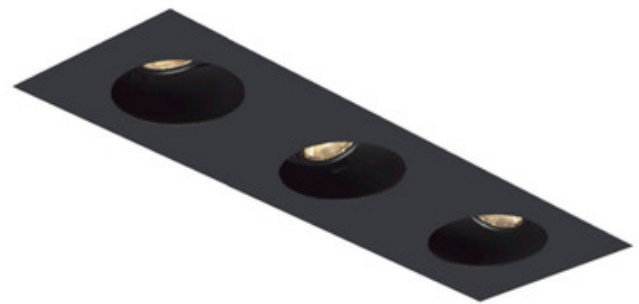

BRAND Visual Comfort Architectural

DESCRIPTION

The Element 1X3 Round on Square Trimmed Flangeless Trim is made of cold rolled steel for excellent durability. Available in Black or White finish. White finish can be painted. 15 inch width x 5 inch height with 2.8 inch round cut out for each LED module. ETL listed. Suitable for damp locations. A complete fixture includes a housing, light module (must order corresponding number of modules based on housing size), and trim, sold separately.

Shown in: Black

TRIM COLOR	N/A
BODY FINISH	Black
WATTAGE	N/A
DIMMER	N/A
DIMENSIONS	15"W x 5"H
BULB NOT INCLUDED	
LAMP	1 x LED/120V LED

SPEC # ELE452970

COMPANY	PROJECT	FIXTURE TYPE	APPROVED BY	DATE