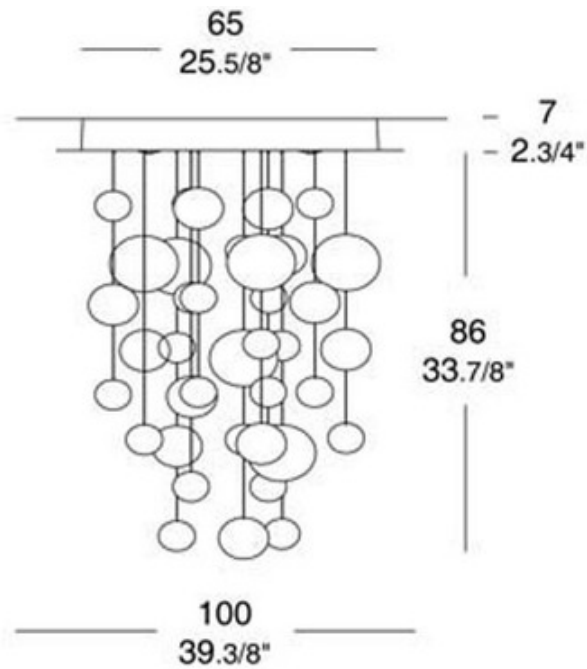

Ether S90 Suspension W / LED Spotlight

Designer: Patrick Jouin

Description:

Ether S90 Pendant with LED Light features hand-bown glass bubbles suspended from a polished steel canopy. Includes light control to create different lighting effects. Four 50 watt, 12 volt, AR111 G53 base halogen bulbs are required, but not included and one 5 watt, 120 volt, GU5.3 LED bulb is included. 39.38 inch diameter x 33.88 inch height. UL listed.

Shown in: Polished Steel / Clear

List Price: \$9562.50
Our Price: \$6885.00

Shade Color: Clear
Body Finish: Polished Steel
Lamp: 4 x AR111/G53 (M4)/50W/12V Halogen
 1 x MR16/GU5.3 (bipin)/5W/12V LED
Wattage: 205W
Dimmer: Low Voltage Electronic
Dimensions: 33.88"H x 39.38"W