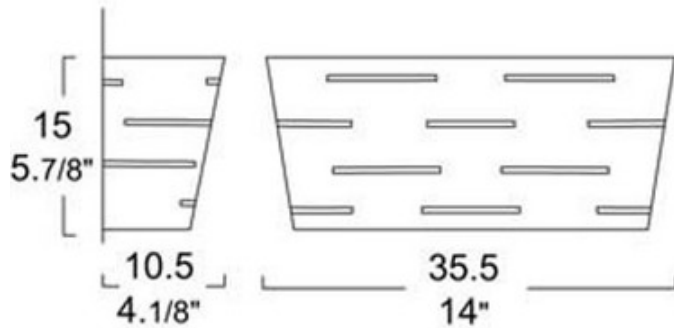

Mirage P Wall Sconce

Designer: Filippo Caprioglio

Description:

Mirage P wall sconce features a polished mirror glass diffuser with satin details and a painted white finish. Available in a wall sconce, pendant and floor lamp version. One 150 watt, 120 volt, T3 Long R7s base halogen lamp not included. General light distribution. c/UL listed. Made in Italy. 14W x 5.88H x 4.13 inch depth.

Shown in: White / Mirror/Glass

List Price: \$1100.00
Our Price: \$792.00

Shade Color: Mirror/Glass
Body Finish: White
Lamp: 1 x T3LONG/R7s (RSC)/150W/120V Halogen
Wattage: 150W
Dimmer: Incandescent
Dimensions: 5.88"H x 14"W x 4.13"D