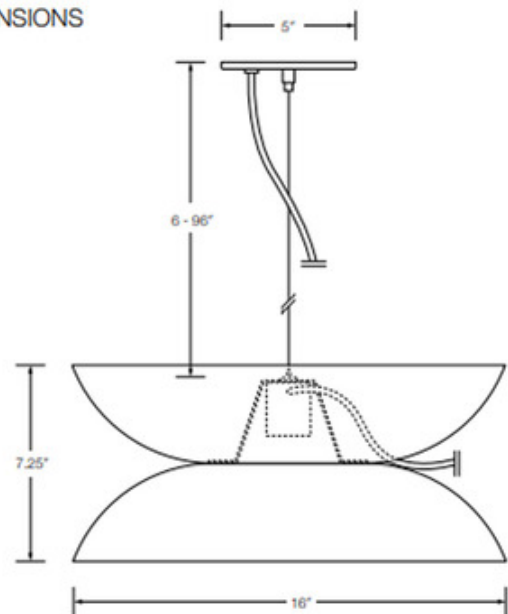

**DESIGNER**

Andrew Neyer

**BRAND**

Andrew Neyer

**DESCRIPTION**

The modern and playful Yoyo Pendant features two spun aluminum shades with a swagged cotton cord. Provides both up and down lighting. Available in White, Black, Grey, Hammered Grey, Mint, Royal, Orange, or Yellow. One 60 watt max 120 volt G40 medium base bulb is required, but not included. 16 inch width x 7.25 inch height x 127.25 inch maximum length. Includes 120 inch adjustable cord. UL listed. Made in the USA.

<b>SHADE COLOR</b>	Black
<b>BODY FINISH</b>	White
<b>WATTAGE</b>	8W
<b>DIMMER</b>	Standard 120V
<b>DIMENSIONS</b>	127.25"L x 16"W x 7.25"H
<b>BULB NOT INCLUDED</b>	
<b>LAMP</b>	1 x G40/Medium (E26)/8W/120V LED 1 x G40/Medium (E26)/60W/120V Incandescent

**SPEC #** ANA453622

**DIMENSIONS**

COMPANY	PROJECT	FIXTURE TYPE	APPROVED BY	DATE