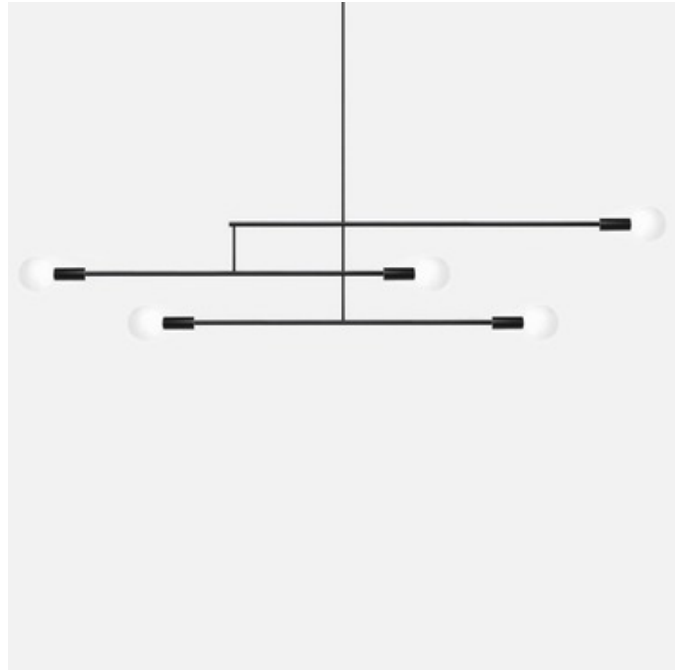

**BRAND**

Andrew Neyer

**DESCRIPTION**

The Big Mobile Chandelier features rotating arms for a wide spread of light. This adaptable fixture adds a sculptural element perfect for living and dining areas.

*Shown in: Black*

<b>SHADE COLOR</b>	N/A
<b>BODY FINISH</b>	Black
<b>WATTAGE</b>	25W
<b>DIMMER</b>	Standard 120V
<b>DIMENSIONS</b>	77.25"L x 15"H
<b>BULB NOT INCLUDED</b>	
<b>LAMP</b>	5 x G25/Medium (E26)/5W/120V LED 5 x G25/Medium (E26)/60W/120V Incandescent

**SPEC #** ANA453636

DIMENSIONS

SWING PATH

DIMENSIONS

SWING PATH

COMPANY

PROJECT

FIXTURE TYPE