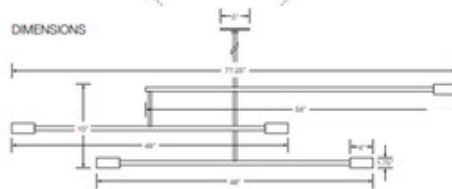

**SPEC #** ANA453636

DIMENSIONS

SWING PATH

DIMENSIONS

SWING PATH

COMPANY

PROJECT

FIXTURE TYPE