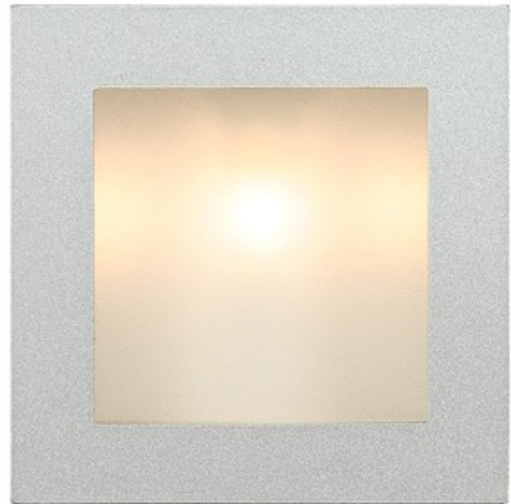

**BRAND**

Raise Lighting

**DESCRIPTION**

Frame Wall Recessed fixture is perfect for furniture, wall and mirror installations. The fixture features a silver finish with a frost white diffuser. The Frame Kit includes the fixture, new construction housing, plaster screen, electronic transformer and one 20 watt 12 volt JC G4 halogen lamp. General light distribution. ETL listed. ADA compliant.

<b>SHADE COLOR</b>	Frosted
<b>BODY FINISH</b>	Silver
<b>WATTAGE</b>	20W
<b>DIMMER</b>	Low Voltage Electronic
<b>DIMENSIONS</b>	3.5"W x 3.5"H x 1.25"D
<b>BULB NOT INCLUDED</b>	
<b>LAMP</b>	1 x JC/G4 (bipin)/20W/12V Halogen