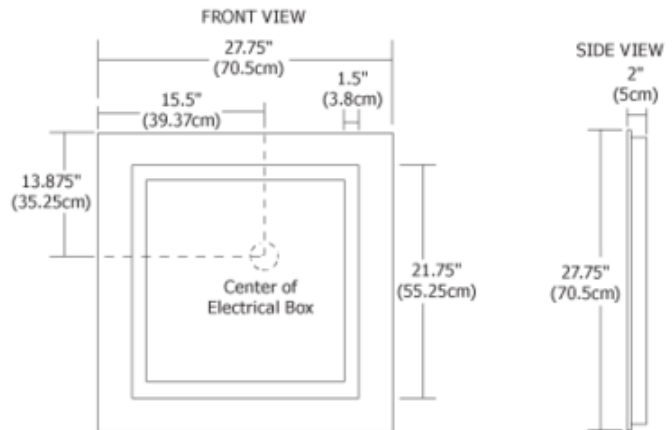

Plaza Small Non-Dim Mirror

Description:

Plaza surface mounted mirror features four integral fluorescent lamps set behind an inset border of frosted glass. Includes four 55 Watt, 3000K, 82CRI, T5 2G11 compact fluorescent lamps. Add mirror defogger (DF-RD15) to remove condensation, sold separately. Energy Star rated. ADA compliant. ETL listed. 27.75 inch width x 27.75 inch height x 2 inch depth.

Shown in: Mirror / Frosted

List Price: \$875.00
 Our Price: \$525.00

Shade Color: Frosted
 Body Finish: Mirror
 Lamp: 4 x T5/2G11/55W/120V Compact Fluorescent
 Wattage: 220W
 Dimmer: Not Dimmable
 Dimensions: 27.75"H x 27.75"W x 2"D