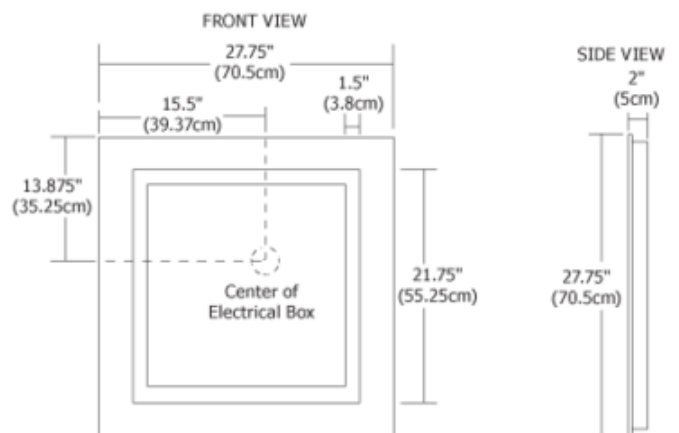

COMPANY	PROJECT	FIXTURE TYPE	APPROVED BY	DATE