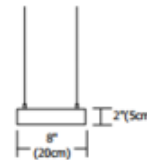

Product Number: EDG45630			
Company:		Fixture Type:	Date: Apr 25, 2018
Project:		Approved By: