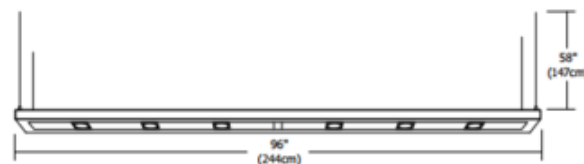

Product Number: EDG45630			
Company:		Fixture Type:	Date: Apr 25, 2018
Project:		Approved By: