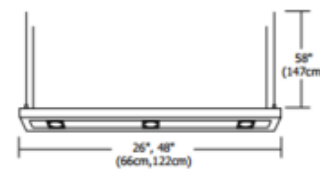

Product Number: EDG45630			
Company:		Fixture Type:	Date: Apr 25, 2018
Project:		Approved By: