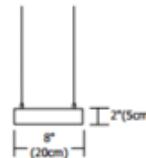

Product Number: EDG45635			
Company:		Fixture Type:	Date: Apr 26, 2018
Project:		Approved By:	

#1200LS-LYRALNG-060V1-WHSA

Fax: (773) 883-6131

Phone: 866-954-4489

Address: 1718 W. Fullerton Ave. Chicago IL 60614

www.Lightology.com