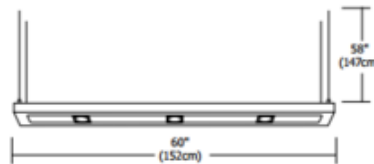

Product Number: EDG45635			
Company:		Fixture Type:	Date: Apr 26, 2018
Project:		Approved By:	

#1200LS-LYRALNG-060V1-WHSA

Fax: (773) 883-6131

Phone: 866-954-4489

Address: 1718 W. Fullerton Ave. Chicago IL 60614

www.Lightology.com