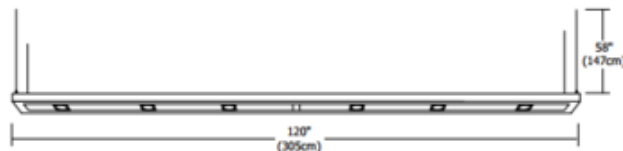

Product Number: EDG45635			
Company:		Fixture Type:	Date: Apr 26, 2018
Project:		Approved By:	

#1200LS-LYRALNG-060V1-WHSA

Fax: (773) 883-6131

Phone: 866-954-4489

Address: 1718 W. Fullerton Ave. Chicago IL 60614

www.Lightology.com