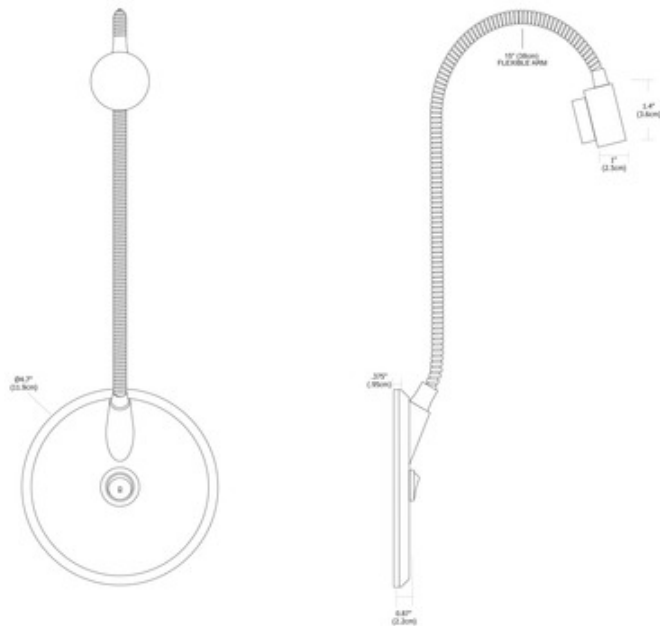

# Night Owl 1 Wall

**Designer:** Gregory Kay

**Description:**

The Night Owl 1 was designed for those who enjoy reading late at night, but do not want to disturb others. Finish available in Satin Nickel or Antique Bronze. The 15 inch gooseneck arm allows the lamp to be easily positioned in any direction. Available in a plug-in or hardware canopy mount version. Includes one 1 watt 12VAC LED and integral LED power supply which fits inside electrical box. Features a rocker switch on the canopy to control the intensity of the light. 50,000 hour average lamp life. ETL listed. 5 year warranty. 4.7 inch diameter canopy. 15 inch flexible arm length. 1.4 inch diameter x 1 inch height fixture head.

Shown in: Satin Nickel

**List Price:** \$220.00  
**Our Price:** \$132.00

**Shade Color:** N/A  
**Body Finish:** Satin Nickel  
**Lamp:** 1 x LED/1W/12V LED  
**Wattage:** 1W  
**Dimmer:** Included  
**Dimensions:** 15"L x 4.7"W

|                                 |  |               |                    |
|---------------------------------|--|---------------|--------------------|
| Product Number: <b>EDG45645</b> |  |               |                    |
| Company:                        |  | Fixture Type: | Date: Apr 25, 2018 |
| Project:                        |  | Approved By:  |                    |