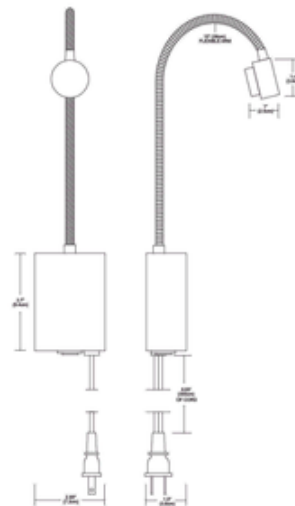

# Night Owl 1 Plug-In Wall

**Description:**

The Night Owl 1 was designed for those who enjoy reading late at night, but do not want to disturb others. Finish available in Satin Nickel or Antique Bronze. The 15 inch gooseneck arm allows the lamp to be easily positioned in any direction. Available in a plug-in or hardware canopy mount version. Includes one 1 watt 12VAC LED. Supplied with a 9.83 foot cord and plug and features a rocker switch on the bottom of the backplate to control intensity of the light. 50,000 hour average lamp life. Cord cover accessory available, sold separately. ETL listed. 5 year warranty. 2.85 inch width x 3.7 inch height canopy. 15 inch flexible arm length. 1.85 inch diameter x 2.6 inch height head.

Shown in: Satin Nickel

List Price: \$97.00  
 Our Price: \$58.20

Shade Color: N/A  
 Body Finish: Satin Nickel  
 Lamp: 1 x LED/1W/12V LED  
 Wattage: 1W  
 Dimmer: Included  
 Dimensions: 15"L x 2.85"W