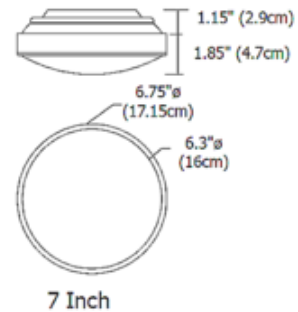

BRAND PureEdge Lighting

DESCRIPTION

The Satin Halogen Ceiling Flush Mount series features frosted white glass surrounded by Satin Nickel trim. Available in a inch version. One 120 volt T3 double end halogen lamp is included.

SHADE COLOR	White
BODY FINISH	Satin Nickel
WATTAGE	300W
DIMMER	Standard 120V
DIMENSIONS	14.75"W x 4.5"H
BULB INCLUDED	
LAMP	1 x T3LONG/R7s (RSC)/300W/120V Halogen

SPEC # EDG45669

COMPANY	PROJECT	FIXTURE TYPE	APPROVED BY	DATE