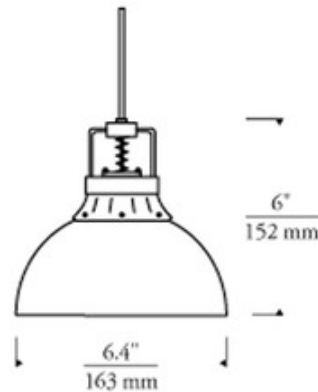

Freejack Mini Cargo Pendant

Description:

Freejack Mini Cargo Solid Pendant is an industrial-inspired dome-shaped metal shade in Satin Nickel or Antique Bronze finish. Includes low-voltage, 50 watt GU5.3 MR16 halogen lamp, six feet of field-cutable suspension cable and a Freejack connector. ETL listed. 6.4 inch diameter x 6 inch height x 78 inch length.

Shown in: Satin Nickel

List Price: \$237.50
Our Price: \$171.00

Shade Color: N/A
Body Finish: Satin Nickel
Lamp: 1 x MR16/GU5.3 (bipin)/50W/12V Halogen
 1 x MR16/GU5.3 (bipin)/12V LED
Wattage: 50W
Dimmer: Dimmable
Dimensions: 78"L x 6"H x 6.4"W