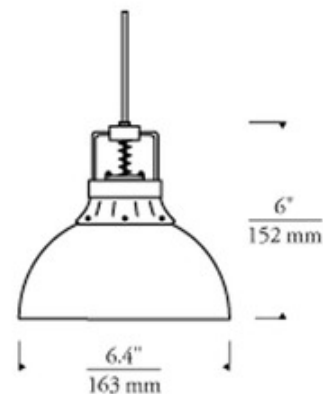

BRAND Visual Comfort Modern

DESCRIPTION

Mini Cargo Solid Freejack Pendant features an industrial-inspired dome-shaped metal shade. Compatible for use with 1-circuit Monorail track system or Freejack canopy. Includes 12 volt, 50 watt GU5.3 MR16 halogen lamp. Supplied with six feet of field-cutttable suspension cable and a Freejack connector. Freejack canopy required if used as a monopoint, sold separately. LED canopy compatible with both halogen and LED lamp options. Dimmer type dependent on system transformer (low voltage magnetic or electronic).

SHADE COLOR	N/A
BODY FINISH	Satin Nickel
WATTAGE	50W
DIMMER	Dimmable
DIMENSIONS	78"L x 6.4"W x 6"H
BULB INCLUDED	
LAMP	1 x MR16/GU5.3 (bipin)/50W/12V Halogen 1 x MR16/GU5.3 (bipin)/12V LED

SPEC # TLG45804