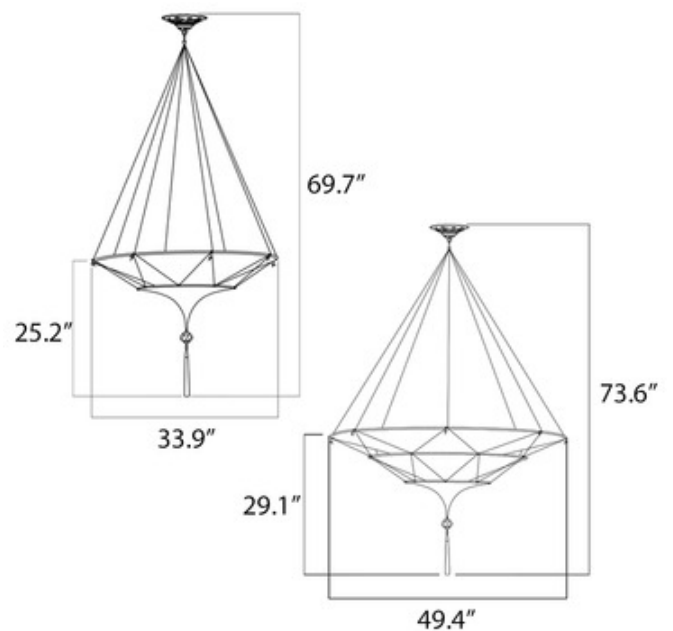

**DESIGNER**

Mariano Fortuny

**BRAND**

Venetian Designs

**DESCRIPTION**

Scheherazade Multi Tier suspension features a pure silk shade, brass structure and a dark brown canopy. Available in hand painted brown geometric, green herbarium, brown floral or an ivory plain silk shade. Available in a 2-tier with one bulb and a 3-tier option with three bulbs. Made in Italy. *Note:* Overall height is not adjustable and must be specified to order. 2-Tier Minimum / Maximum height: 46 / 71.63 in. 3-Tier Minimum / Maximum height: 53.5 / 74.88 in.

*Shown in: Brass / Brown Floral*

<b>SHADE COLOR</b>	Brown Floral
<b>BODY FINISH</b>	Brass
<b>WATTAGE</b>	100W
<b>DIMMER</b>	Standard 120V
<b>DIMENSIONS</b>	33.9"W x 25.2"H
<b>BULB NOT INCLUDED</b>	
<b>LAMP</b>	1 x A19/Medium (E26)/100W/120V Incandescent 1 x A19/Medium (E26)/120V LED

*Technical Information*

**PRODUCT DIMENSIONS** Maximum Overall Height: 69.7"

**SPEC #**

VEN462

COMPANY

PROJECT

FIXTURE TYPE

APPROVED BY