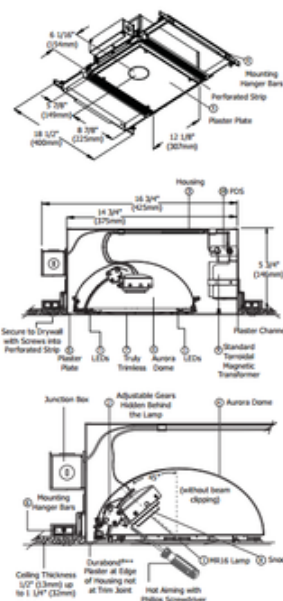

COMPANY	PROJECT	FIXTURE TYPE	APPROVED BY	DATE