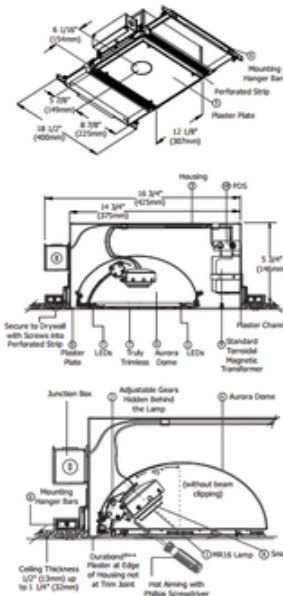

# Aurora RGB/Halogen Square 3.3 Inch Invisible Trim/Housing

**Designer:** Gregory Kay

**Description:**

Aurora RGB (Red-Blue-Green) Halogen Square 3.3 Inch Aperture Invisible Trim with IC and Air-Tight Housing is a specification grade, recessed adjustable accent fixture for plaster or drywall construction. The flush mounted rigid plaster plate, which is finished into the ceiling, maintains a flat finish. Uplighting the RGB LEDs within the Aurora dome creates color at the ceiling plane while an LED white light projects downward, resulting in an optical illusion. Combining the knife edge 3.3 inch aperture with the Aurora dome and tilt gear hidden behind the lamp creates a clean internal look. LEDs may be controlled to be static color, cross-faded, or set to the beat of music. Fixture offers hot aiming with 0 to 45 degree vertical adjustment and 362 degree horizontal rotation without beam clipping. Precision machined gear adjustment is concealed behind the lamp. Features self locking tilt and manual locking horizontal rotation. Includes one 12 volt 75 watt toroidal magnetic low voltage transformer for halogen MR16, dimmable with a magnetic low voltage dimmer. LED driver/power data supply (PDS) and RGB LED modules are integral and serviceable through the aperture. RGB LEDs may be programmed as desired using a DMX signal. Compatible with Pure Lighting CDP and CTP controllers, sold separately. Housing is IC and Air-Tight, suitable for remodel or new construction. Dome features a highly reflective white painted finish which blends the colors of RGB LEDs. Hides electrical hardware and tilts for easy access to junction box.

**Technical Information**

**Function:** Adjustable Accent  
**Ceiling Type:** Drywall Trimless/Flush  
**Housing Type:** New construction IC Airtight  
**Housing Height:** 6"  
**Aperture Shape:** Square  
**Aperture Size:** 3.300"  
**Product Dimensions:** 3.3 inch aperture