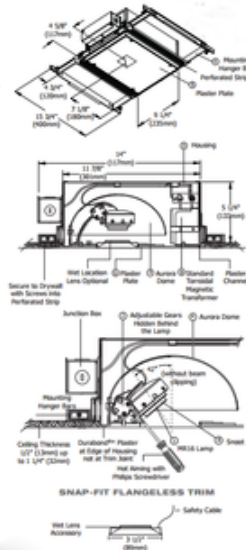

Aurora Halogen Square Beveled 2 Inch Flangeless Trim/Housing

Designer: Gregory Kay

Description:

Aurora Halogen Square Beveled 2 Inch Aperture Flangeless Trim with IC and Air-Tight Housing is a specification grade, recessed, adjustable accent fixture for plaster or drywall construction. Trim finish available in Black, White, Satin Aluminum or Satin Bronze. Dome features an anodized soft haze finish. The flush mounted rigid plaster plate, which is finished into the ceiling, maintains a flat finish and secures the removable flush beveled trim. The 3.5 inch square beveled trim raises the 2 inch aperture above the ceiling plane. Combining the Aurora dome with the tilt gear hidden behind the lamp creates a clean internal look. Flangeless, flush trim installs into the plaster plate with a precision snap-fit. Fixture offers hot aiming with 0 to 42 degree vertical adjustment and 362 degree horizontal rotation without beam clipping. Precision machined gear adjustment is concealed behind the lamp. Features self locking tilt and manual locking horizontal rotation. Includes machined aluminum snoot and die formed aluminum back shield to control internal spill light. The snoot carries the lamp and two optional light control accessories, sold separately. Includes a soft focus lens. Housing is made of die formed aluminum and includes one 12 volt 75 watt toroidal magnetic low voltage transformer. Housing is IC and Air-Tight, suitable for remodel or new construction. Dome hides electrical hardware and tilts for easy access to junction box and transformer. One 12 volt GU5.3 base 50

Technical Information

Function: Adjustable Accent
Ceiling Type: Drywall Trimless/Flush
Housing Type: New construction IC Airtight
Housing Height: 6"
Aperture Shape: Square
Aperture Size: 2.000"
Product Dimensions: 2 inch aperture