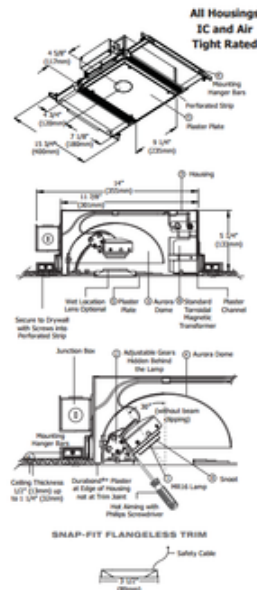

Aurora Halogen Round 1.3 Inch Flangeless Trim/Housing

Shown in: White Trim/ Haze Dome

List Price: \$560.00
Our Price: \$448.00

Shade Color: N/A
Body Finish: White Trim/ Haze Dome
Lamp: 1 x MR16/GU5.3 (bipin)/37W/12V Halogen
 1 x MR16/GU5.3 (bipin)/12V LED
Wattage: 37W
Dimmer: Low Voltage Magnetic
Dimensions: 11.9"L x 5.25"H x 9.25"W

Technical Information

Function: Adjustable Accent
Ceiling Type: Drywall Trimless/Flush
Housing Type: New construction IC Airtight
Housing Height: 5"
Aperture Shape: Pinhole
Aperture Size: 1.300"
Product Dimensions: 1.3 inch aperture

Designer: Gregory Kay

Description:

Aurora Halogen Round Edge 1.3 Inch Aperture Flangeless Trim with IC and Air-Tight Housing is a specification grade, recessed adjustable accent fixture for plaster or drywall construction. A flush mounted rigid plaster plate, which is finished into the ceiling, maintains a flat finish. Combining the 3.5 inch trim and knife edge 1.3 inch aperture with the Aurora dome and tilt gear hidden behind the lamps creates a clean internal look. Flangeless, flush trim installs into the plaster plate with a precision snap-fit. Fixture offers hot aiming with 0 to 30 degree vertical adjustment and 362 degree horizontal rotation without beam clipping. Precision machined gear adjustment is concealed behind the lamp. Features self locking tilt and manual locking horizontal rotation. Includes machined aluminum snoot and die formed aluminum back shield to control internal spill light. The snoot carries the lamp and two optional light control accessories. A soft focus lens is included. Housing is made of die formed aluminum and includes one 12 volt 75 watt toroidal magnetic low voltage transformer. Housing is IC and Air-Tight, suitable for remodel or new construction. Dome features an anodized soft haze finish. Hides electrical hardware and tilts for easy access to junction box and transformer.