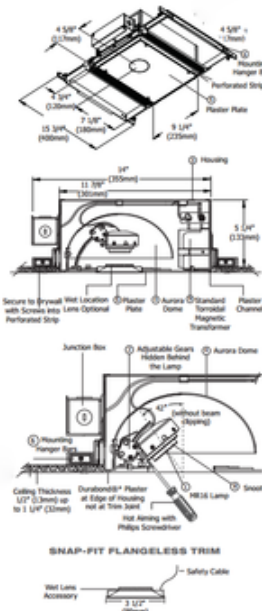

Technical Information

Function: Adjustable Accent
Ceiling Type: Drywall Trimless/Flush
Housing Type: New construction IC Airtight
Housing Height: 5"
Aperture Shape: Round
Aperture Size: 2.000"
Product Dimensions: 2 inch aperture

Designer: Gregory Kay

Description:

Aurora Halogen Round Beveled 2 Inch Flangeless Trim with IC and Air-Tight Housing is a specification grade, recessed, adjustable accent fixture for plaster or drywall construction. Trim finish available in Black, White, Haze or Satin Bronze. Dome features an anodized soft haze finish. The flush mounted rigid plaster plate, which is finished into the ceiling, maintains a flat finish and secures the removable flush beveled trim. The 3.5 inch diameter beveled trim raises the 2 inch aperture above the ceiling plane. Combining the Aurora dome with the tilt gear hidden behind the lamp creates a clean internal look. Flangeless, flush trim installs into the plaster plate with a precision snap-fit. Fixture offers hot aiming with 0 to 42 degree vertical adjustment and 362 degree horizontal rotation without beam clipping. Precision machined gear adjustment is concealed behind the lamp. Features self locking tilt and manual locking horizontal rotation. Includes machined aluminum snoot to control internal light spill. The snoot secures the lamp to the pan tilt mechanism and allows for easy relamping. Housing is made of die formed aluminum and includes one 12 volt 75 watt toroidal magnetic transformer. Housing is IC and Air-Tight, suitable for remodel or new construction. Hides electrical hardware and tilts for easy access to junction box and transformer. One 12 volt GU5.3 MR16 50 watt IR (if required, as noted by 75W bulb type) to be specified, but not included.