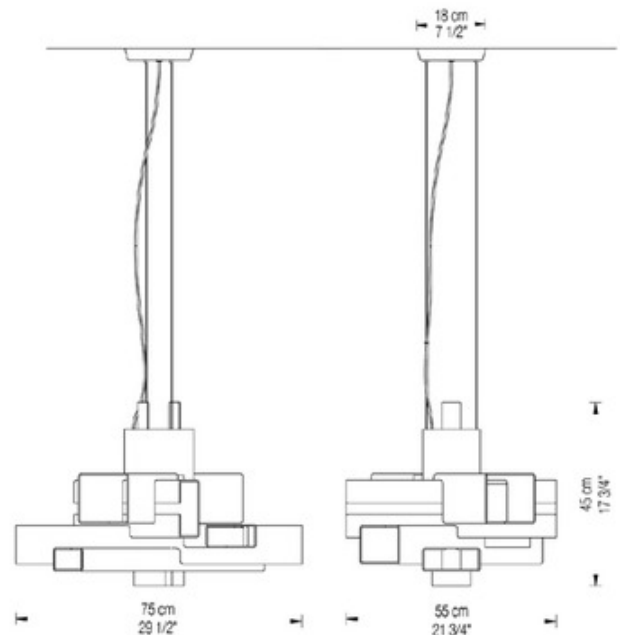

DESCRIPTION

Bizarre pendant lamp is composed of interacting ivory Policryl shapes, creating an assemblage of abstract geometric forms. Finish in black chrome. Available in a small and large size option. One 42 watt, 120 volt, T4 GX24Q-3 base energy saving compact fluorescent lamp not included. General light distribution. CE and UL listed. 29.5 inch width X 17.75 inch height x 21.75 inch length.

SHADE COLOR	Ivory
BODY FINISH	Black Chrome
WATTAGE	42W
DIMMER	Not Dimmable
DIMENSIONS	21.75"L x 29.5"W x 17.75"H
BULB NOT INCLUDED	
LAMP	1 x T4/GX24q-3/42W/120V Compact Fluorescent

SPEC #

ZAN46480

COMPANY