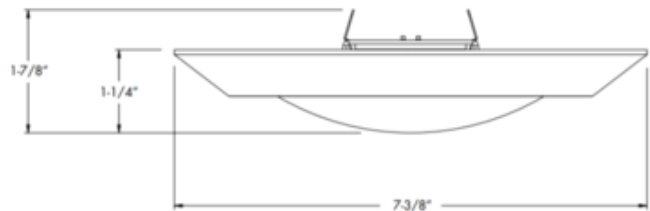

COMPANY

PROJECT

FIXTURE TYPE

APPROVED BY

DATE