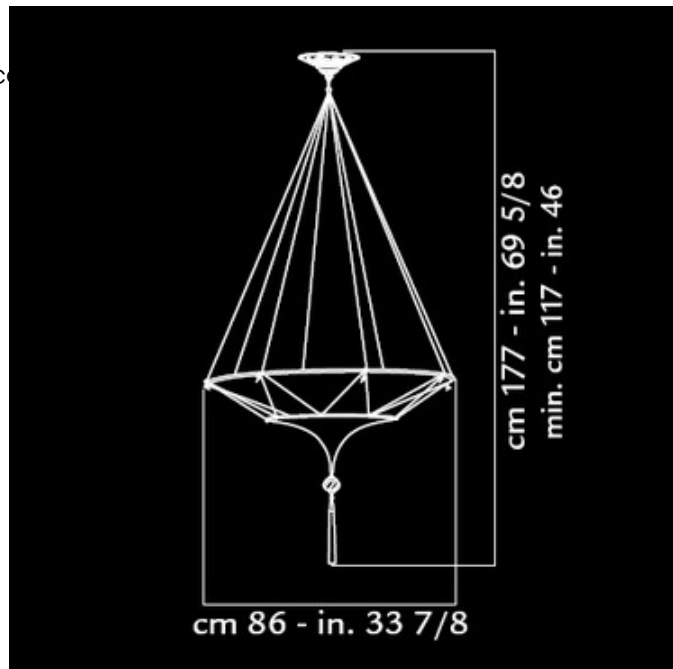

Scheherazade 2 Tier Plain Suspension

Designer: Mariano Fortuny

Description:

Scheherazade 2 tier suspension features a pure silk ivory shade and a brass structure and a dark brown canopy. Available in hand painted brown geometric, green geometric, brown floral and green floral or an off white canopy. One 100W, 120V standard incandescent lamp included. Shade is 33.875 W x 15.5H. Max total height is 69 5/8 inches. Made in Italy.

Shown in: Brass / Ivory Plain

List Price: \$4316.71
Our Price: \$2935.36

Shade Color: Ivory Plain
Body Finish: Brass
Lamp: 3 x A19/Medium (E26)/72W/120V Incandescent
Wattage: 216W
Dimmer: Incandescent
Dimensions: 69.625"L x 15.5"H x 33.875"W