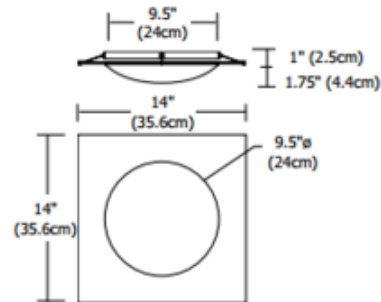

Product Number: EDG47842			
Company:		Fixture Type:	Date: Mar 17, 2018
Project:		Approved By:	

#1200CF-VANILSQ-01 4H1-WHOO

Fax: (773) 883-6131

Phone: 866-954-4489

Address: 1718 W. Fullerton Ave. Chicago IL 60614

www.Lightology.com