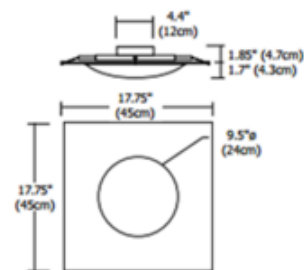

BRAND

Raise Lighting

DESCRIPTION

Vanilla Sky Square Xenon ceiling flush mount features a molded white glass diffuser. Include a 180 watt, 120 volt T4 long RSC double end xenon lamp (equivalent to a 250 watt halogen). General light distribution. 17.75 inch width x 17.75 inch depth x 3.55 inch height. ETL listed. Limited quantities available.

SHADE COLOR	White
BODY FINISH	N/A
WATTAGE	180W
DIMMER	Standard 120V
DIMENSIONS	17.75"W x 3.55"H x 17.75"D
BULB INCLUDED	
LAMP	1 x T4/RSC/180W/120V Krypton Xenon

SPEC # RAI47843

COMPANY

PROJECT

FIXTURE TYPE