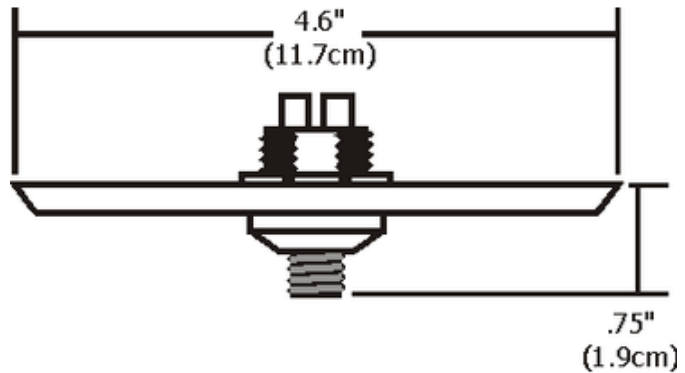

Fast Jack 4 Inch Square Canopy

Description:

Fast Jack 4 Inch Square Canopy mounts to a standard 4 inch electrical box. Finish available in Satin Nickel, Polished Nickel, Antique Bronze, or White. Includes transformer which fits inside the electrical box. Maximum load LED is 12 volt, 75 watts. Dimmable with low voltage electronic dimmer. Also available in an LED version. ETL listed. 4.6 inch width x 4.6 inch height x .75 inch depth.

Shown in: Satin Nickel

List Price: \$116.00
 Our Price: \$92.80

Shade Color: N/A
 Body Finish: Satin Nickel
 Lamp: 1 x 75W Halogen
 Wattage: 75W
 Dimmer: Low Voltage Electronic
 Dimensions: 0.75"H x 4.6"W x 4.6"D