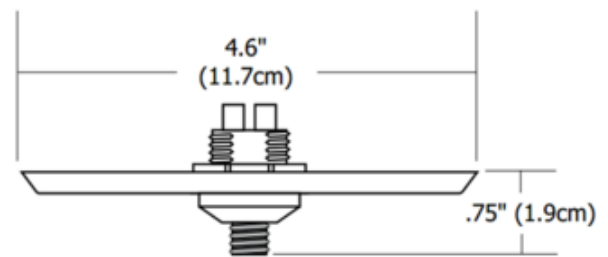

BRAND PureEdge Lighting

DESCRIPTION

Fast Jack 4 Inch Square Canopy mounts to a standard 4 inch electrical box. Finish available in Satin Nickel or Antique Bronze. Includes transformer which fits inside the electrical box. Maximum load LED is 12 volt, 75 watts. Dimmable with low voltage electronic dimmer, sold separately. Note: Limited quantities available.

Shown in: Satin Nickel

SHADE COLOR	N/A
BODY FINISH	Satin Nickel
WATTAGE	75W
DIMMER	Low Voltage Electronic
DIMENSIONS	4.6"W x 0.75"H x 4.6"D
BULB NOT INCLUDED	
LAMP	1 x 75W Halogen

SPEC # EDG47856

COMPANY	PROJECT	FIXTURE TYPE	APPROVED BY	DATE