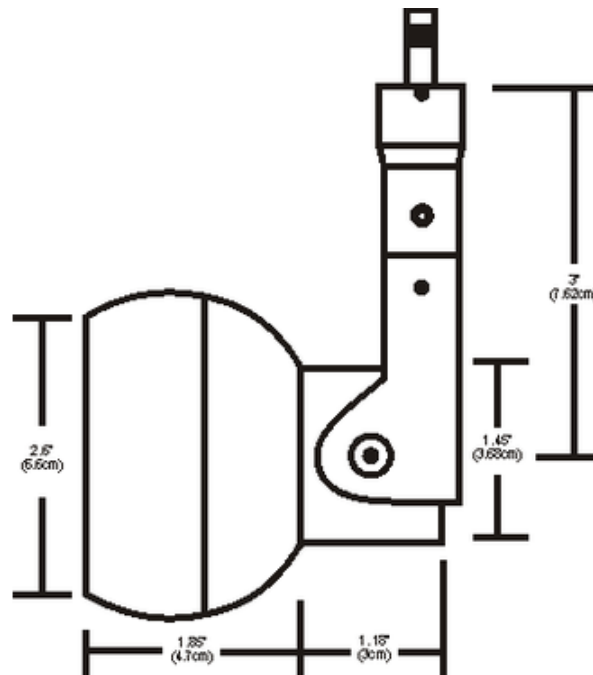

# FJ Adam Pro Aim Head

**Designer:** Gregory Kay

**Description:**

Adam Fast Jack Pro Aim head can adjust to 180 degrees and rotate 360 degrees. Pro Aim fixtures feature precision machined gear adjustment, and hot aiming with the provided Allen screwdriver. Self locking tilt, manual locking horizontal rotation and spread lens locking. Hood pulls off so lamp does not change positions when relamping. Mounts to a Monorail connector, Monorail 2 Circuit connector, or Fast Jack power canopy, sold separately. Finish available in White, Bronze, Satin Nickel or Polished Nickel. One 50 Watt, 12 Volt, IR, MR16 GU5.3 lamp not included. ETL listed.

Shown in: Polished Nickel

**List Price:** \$99.00  
**Our Price:** \$59.40

- Shade Color:** N/A
- Body Finish:** Polished Nickel
- Lamp:** 1 x MR16/GU5.3 (bipin)/50W/12V Halogen  
 1 x MR16/GU5.3 (bipin)/12V LED
- Wattage:** 50W
- Dimmer:** Dimmable
- Dimensions:** 3.03"L x 3"H x 2.6"W

Product Number: <b>EDG47858</b>			
Company:		Fixture Type:	Date: Apr 25, 2018
Project:		Approved By:	

#1200FJ-ADAM-003H1-OOPN

Fax: (773) 883-6131

Phone: 866-954-4489

Address: 1718 W. Fullerton Ave. Chicago IL 60614