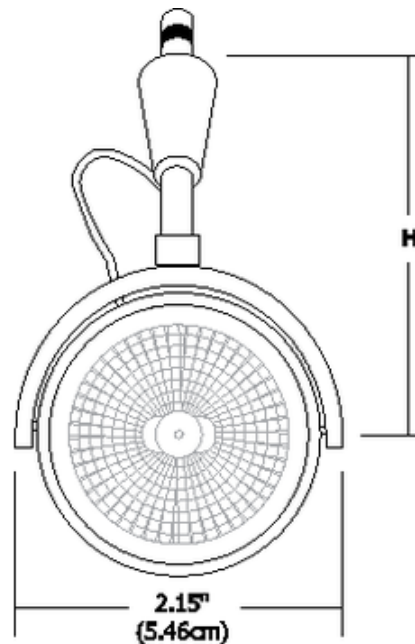

# FJ Form Round Head

**Designer:** Gregory Kay

**Description:**

Form Round Head Fast Jack fixture rotates 360 degrees and tilts 180 degrees. Holds one accessory lens or louver, sold separately. Available in 3, 6, 12, 24, 36, or 48 inch stem lengths. Mounts to a Monorail connector, Monorail 2 Circuit connector, or Fast Jack power canopy, sold separately. Finish available in satin nickel, or polished nickel. One 75 Watt, 12 Volt, MR16 GU5.3 lamp, or LED MR16-12VAC not included. ETL listed. Fast Jack canopy required if used as a monopoint, sold separately.

Shown in: Satin Nickel

**List Price:** \$146.00  
**Our Price:** \$116.80

**Shade Color:** N/A  
**Body Finish:** Satin Nickel  
**Lamp:** 1 x MR16/GU5.3 (bipin)/75W/12V Halogen  
 1 x MR16/GU5.3 (bipin)/12V LED  
**Wattage:** 75W  
**Dimmer:** Dimmable  
**Dimensions:** 3"H x 2.15"W