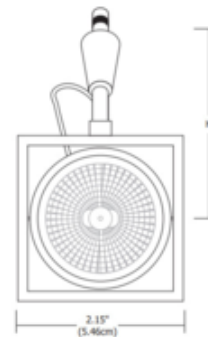

**BRAND**

PureEdge Lighting

**DESCRIPTION**

FJ Form Track Head rotates 360 degrees and tilts 50 degrees. Available in square in a Polished Nickel finish. Holds one accessory lens or louver or snoot accessory, sold separately. Available in 3 or 6 inch stem lengths. One 9 watt maximum, MR16 GU5.3 bulb is required, but not included. Mounts to a Monorail connector, or Fast Jack power canopy, sold separately. ETL listed.

<b>SHADE COLOR</b>	N/A
<b>BODY FINISH</b>	Satin Nickel
<b>WATTAGE</b>	9W
<b>DIMMER</b>	Dimmable
<b>DIMENSIONS</b>	2.15"W x 3"H
<b>BULB NOT INCLUDED</b>	
<b>LAMP</b>	1 x MR16/GU5.3 (bipin)/9W/12V LED

**SPEC #** EDG47865