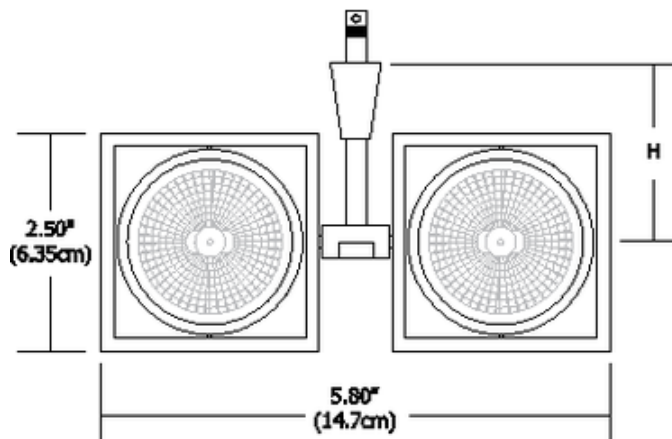

FJ Form Square 2-Head

Designer: Gregory Kay

Description:

Form Square 2-Head Fast Jack fixture rotates 360 degrees and tilts 180 degrees. Holds one accessory lens or louver per head, sold separately. Available in 3, 6, 12, 24, 36, or 48 inch stem lengths. Also available in a single head version, and a double and single round version. Mounts to a Monorail connector, Monorail 2 Circuit connector, or Fast Jack power canopy, sold separately. Finish available in satin nickel, or polished nickel. Two 37 Watt, 12 Volt, MR16 GU5.3 lamp, or LED MR16-12VAC not included. ETL listed.

Shown in: Polished Nickel

List Price: \$92.00
Our Price: \$55.20

- Shade Color:** N/A
- Body Finish:** Polished Nickel
- Lamp:** 2 x MR16/GU5.3 (bipin)/37W/12V Halogen
 1 x MR16/GU5.3 (bipin)/12V LED
- Wattage:** 37W
- Dimmer:** Dimmable
- Dimensions:** 2.5"L x 3"H x 5.8"W