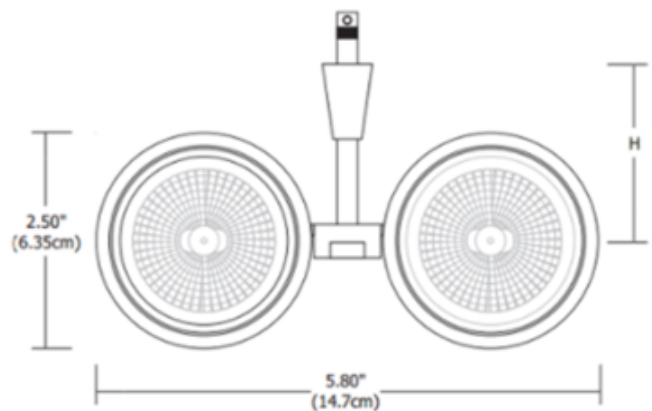

BRAND

PureEdge Lighting

DESCRIPTION

FJ Form Double Track Head rotates 360 degrees and tilts 50 degrees. Holds one accessory lens, louver or snoot accessory per head, sold separately. Available in 3 inch stem length. Two 9 watt maximum, 12 volt GU5.3 MR16 LED bulbs are required, but not included. Mounts to a Monorail connector, Monorail 2 Circuit connector, or Fast Jack canopy, sold separately. Finish available in Polished Nickel. ETL listed.

SHADE COLOR	N/A
BODY FINISH	Polished Nickel
WATTAGE	18W
DIMMER	Dimmable
DIMENSIONS	2.5"L x 5.8"W x 3"H
BULB NOT INCLUDED	
LAMP	2 x MR16/GU5.3 (bipin)/9W/12V LED

SPEC # EDG47870

COMPANY	PROJECT	FIXTURE TYPE	APPROVED BY	DATE