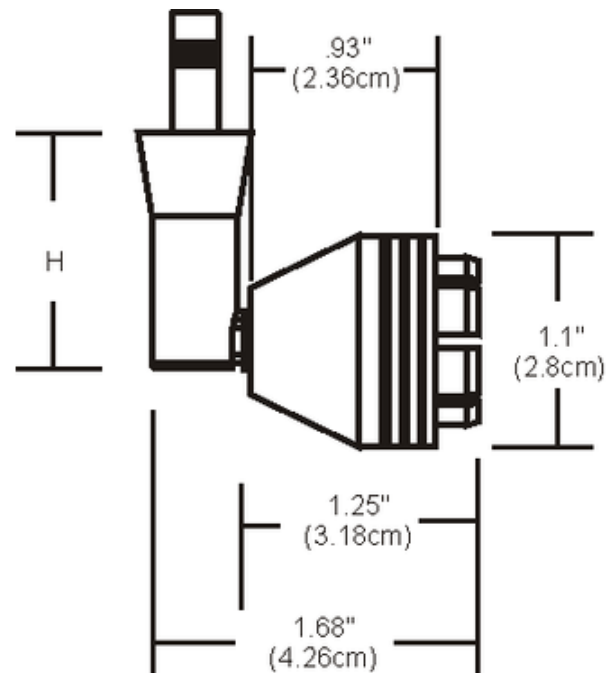

BRAND PureEdge Lighting

DESCRIPTION

Low Rider Fast Jack fixture head rotates 360 degrees and tilts 90 degrees. Available in multiple stem lengths and finishes. Mounts to a Monorail connector, Monorail 2 Circuit connector, or Fast Jack power canopy, sold separately. One 12 volt, 50 watt IR GU5.3 MR16 lamp is required, but sold separately. LED MR16 lamp compatible with S2 mesh shade only) Includes Fast Jack connector. Canopy required for use as a monopoint, sold separately. Accessory shades are required, but sold separately. Note: Limited quantities available.

SHADE COLOR	N/A
BODY FINISH	Polished Nickel
WATTAGE	7W
DIMMER	Dimmable
DIMENSIONS	1.68"L x 1.1"W x 1.2"H
BULB NOT INCLUDED	
LAMP	1 x MR16/GU5.3 (bipin)/7W/12V LED

SPEC # EDG47873

COMPANY	PROJECT	FIXTURE TYPE	APPROVED BY	DATE