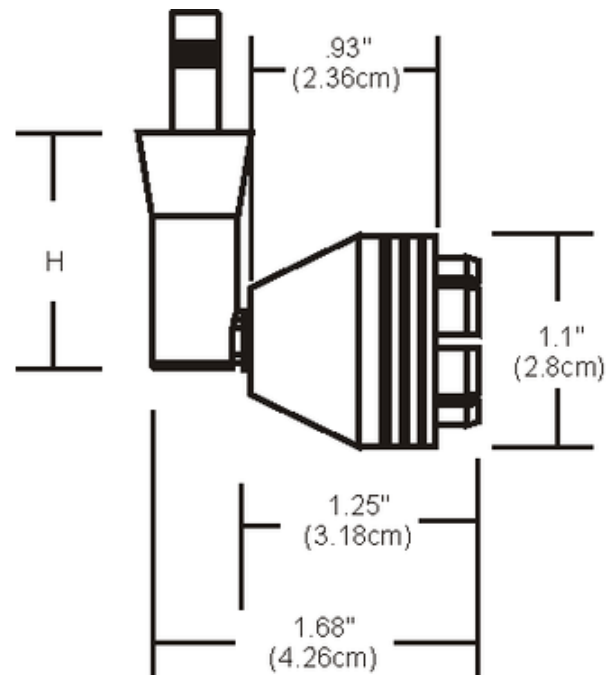

BRAND PureEdge Lighting

DESCRIPTION

Low Rider Fast Jack fixture head rotates 360 degrees and tilts 90 degrees. Available in multiple stem lengths and finishes. Mounts to a Monorail connector, Monorail 2 Circuit connector, or Fast Jack power canopy, sold separately. One 12 volt, 50 watt IR GU5.3 MR16 lamp is required, but sold separately. LED MR16 lamp compatible with S2 mesh shade only) Includes Fast Jack connector. Canopy required for use as a monopoint, sold separately. Accessory shades are required, but sold separately. Note: Limited quantities available.

SHADE COLOR	N/A
BODY FINISH	Polished Nickel
WATTAGE	7W
DIMMER	Dimmable
DIMENSIONS	1.68"L x 1.1"W x 1.2"H
BULB NOT INCLUDED	
LAMP	1 x MR16/GU5.3 (bipin)/7W/12V LED

SPEC # EDG47873

COMPANY	PROJECT	FIXTURE TYPE	APPROVED BY	DATE